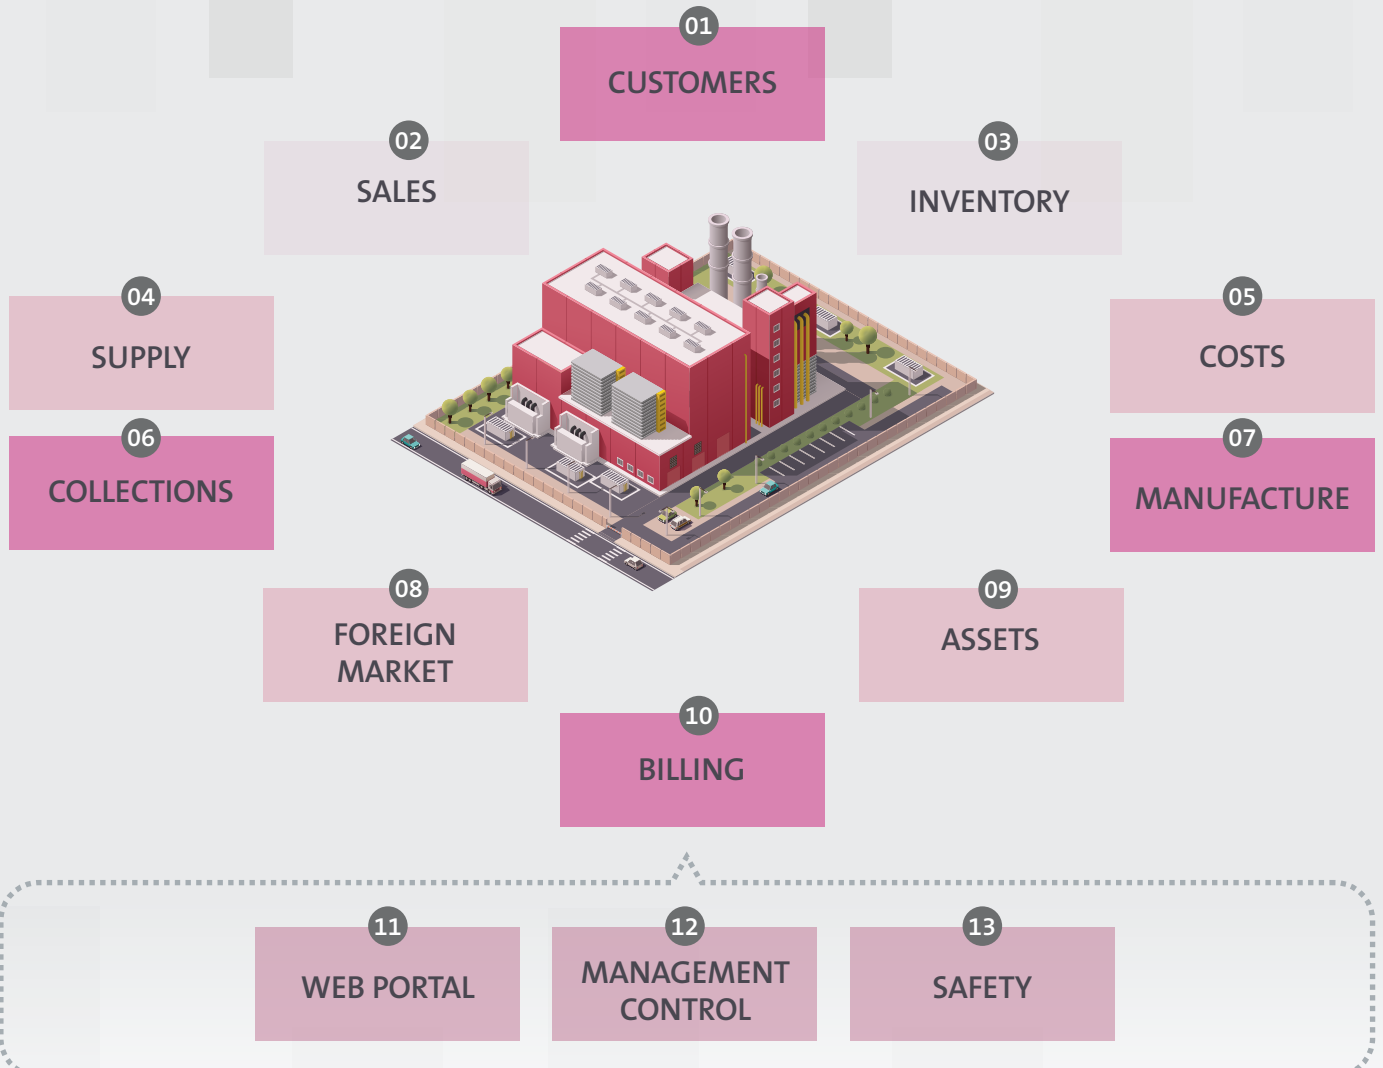

# GLMSUIT® Industries

Management software to improve  
the manufacturing process.

GLMSUIT Industries is a solution that provides absolute control  
on each stage of the production process.

Knowledge, technology and business

## SYSTEM MODULES

## BENEFITS OF A TURNKEY SOLUTION

### Efficient:

It allows the generation of multiple transactions.