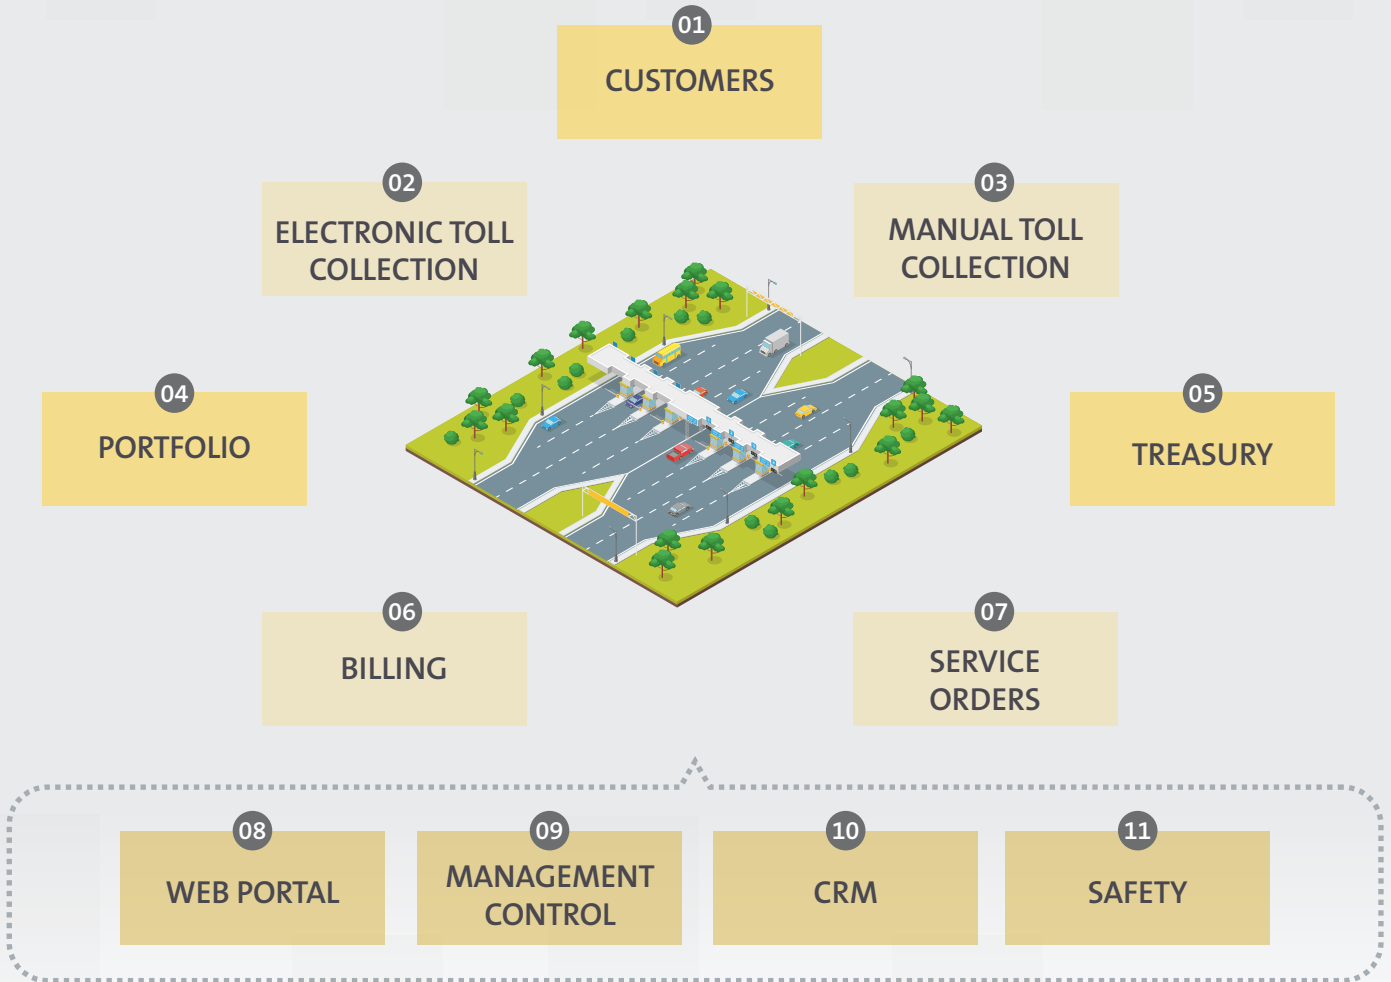

GLMsuit® | TOLLS

Management Software for a successful
and efficient driving.

GLMsuit Tolls is a solution specially designed and developed
to support every commercial activity of authorized
toll dealer companies.

Knowledge, technology and business

SYSTEM MODULES

BENEFITS OF A TURNKEY SOLUTION

Efficient:

It supports the generation of multiple transactions.

Integral:

It includes the integration with track systems.

Multi-company:

It allows different dealers management.

Flexible:

It has a business rule engine.

Advanced:

It counts on a customers web Portal.

Strategic:

It includes management control boards (BI).