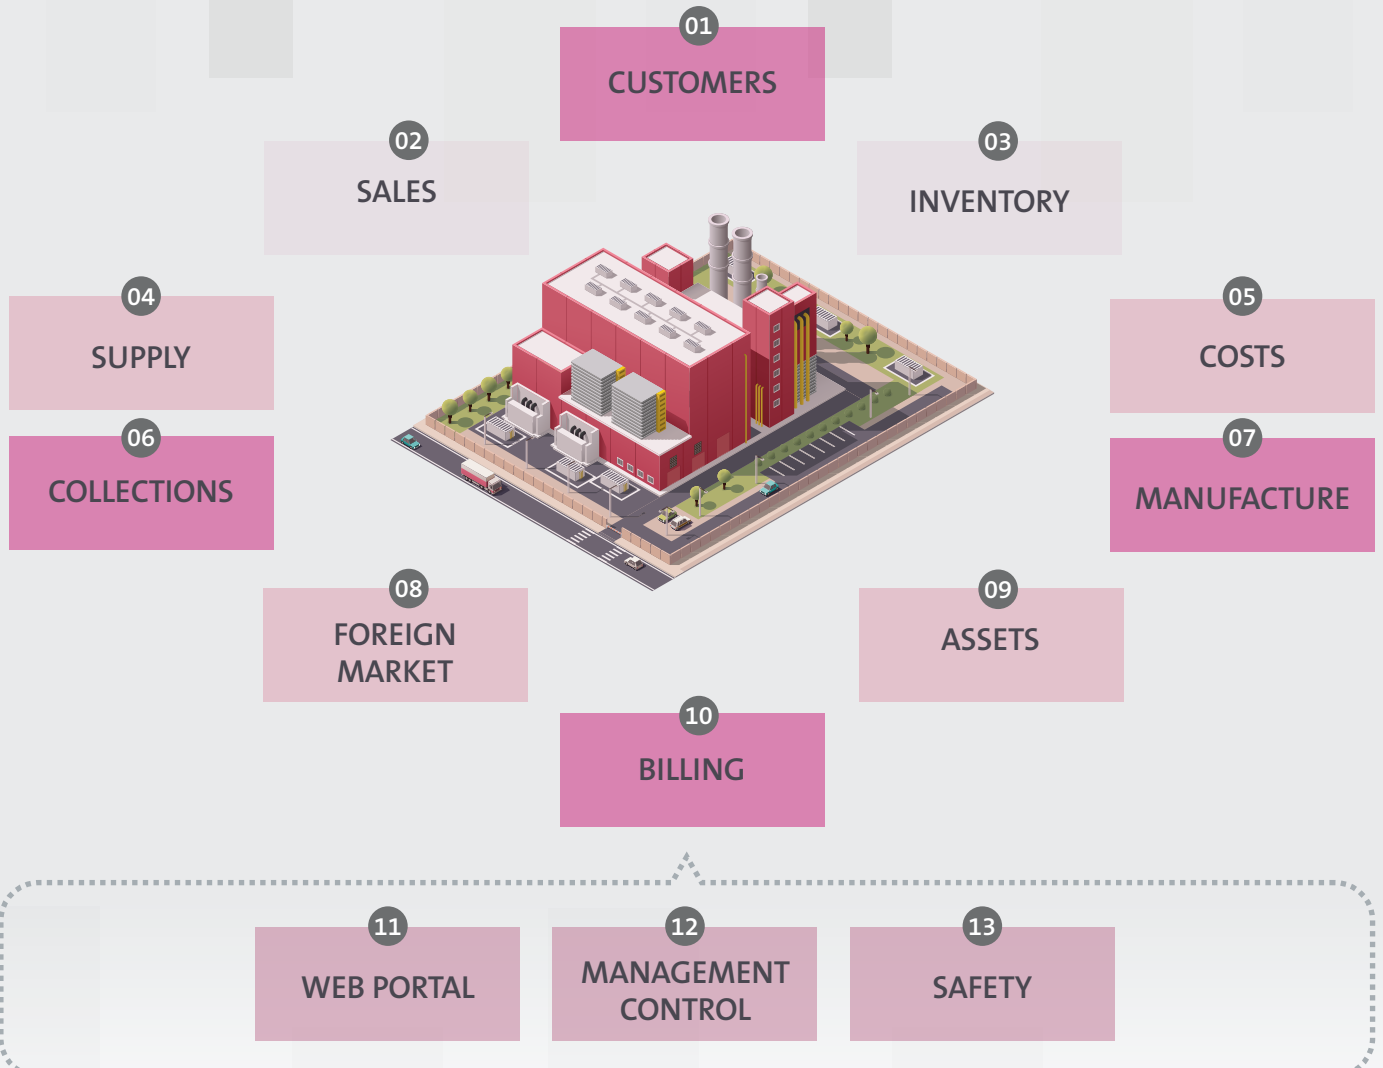

GLMSUIT® Industries

Management software to improve
the manufacturing process.

GLMSUIT Industries is a solution that provides absolute control
on each stage of the production process.

Knowledge, technology and business

SYSTEM MODULES

BENEFITS OF A TURNKEY SOLUTION

Efficient:

It allows the generation of multiple transactions.

Integral:

It offers the integration with mobile devices.

Multi-companies:

It allows different companies management.

Flexible:

It has a business rule engine.

Advanced:

It counts on a customer Web portal.

Strategic:

It has management control boards (BI).