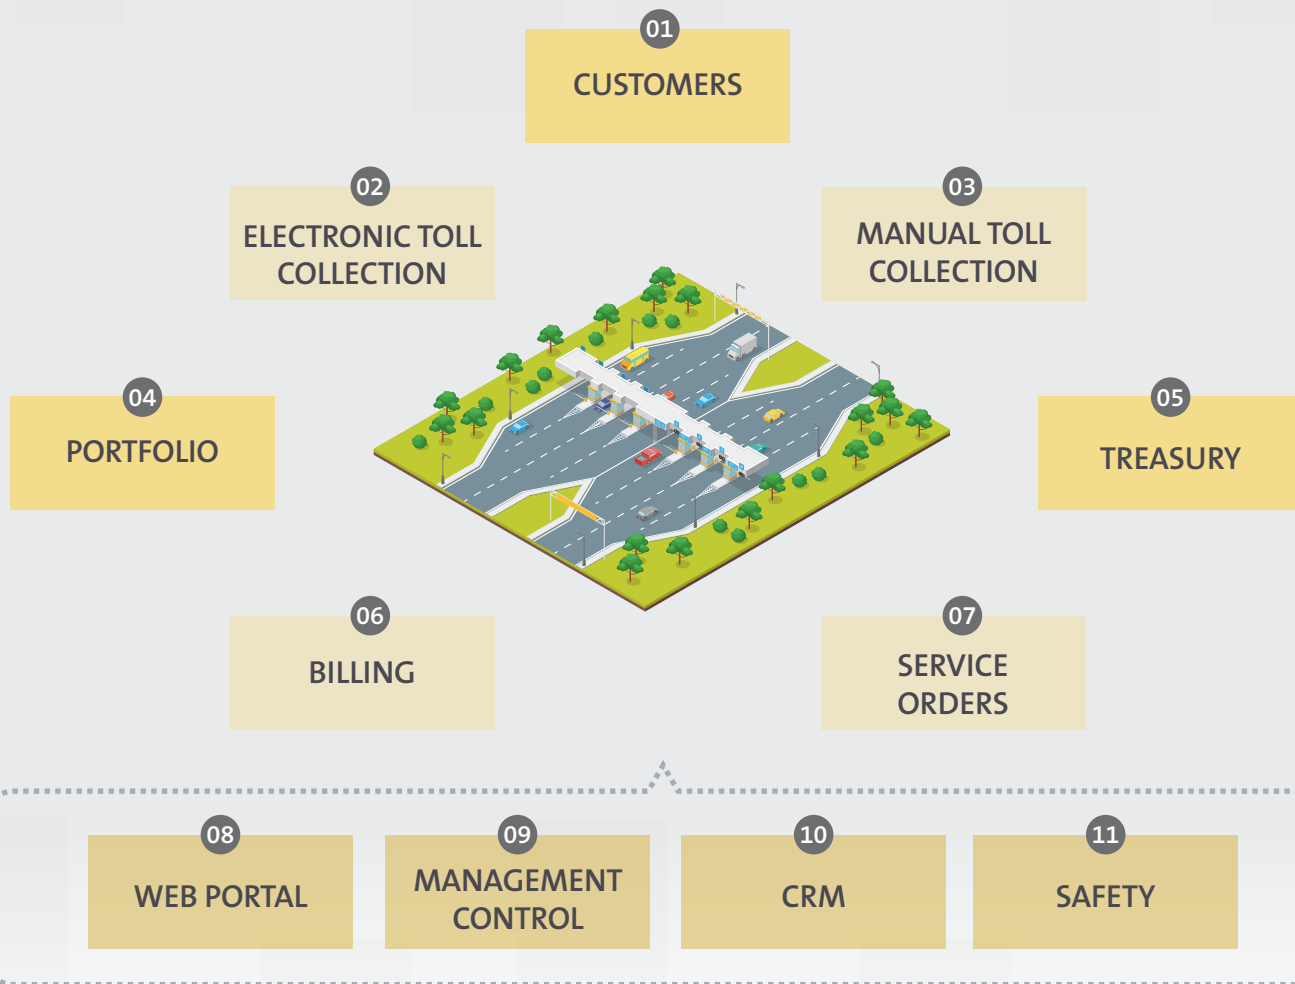

GLMsuit® | TOLLS

Management Software for a successful
and efficient driving.

GLMsuit Tolls is a solution specially designed and developed
to support every commercial activity of authorized
toll dealer companies.

Knowledge, technology and business

SYSTEM MODULES

BENEFITS OF A TURNKEY SOLUTION

Efficient:

It supports the generation of multiple transactions.

Integral:

It includes the integration with track systems.

Multi-company:

It allows different dealers management.

Flexible:

It has a business rule engine.

Advanced:

It counts on a customers web Portal.

Strategic:

It includes management control boards (BI).