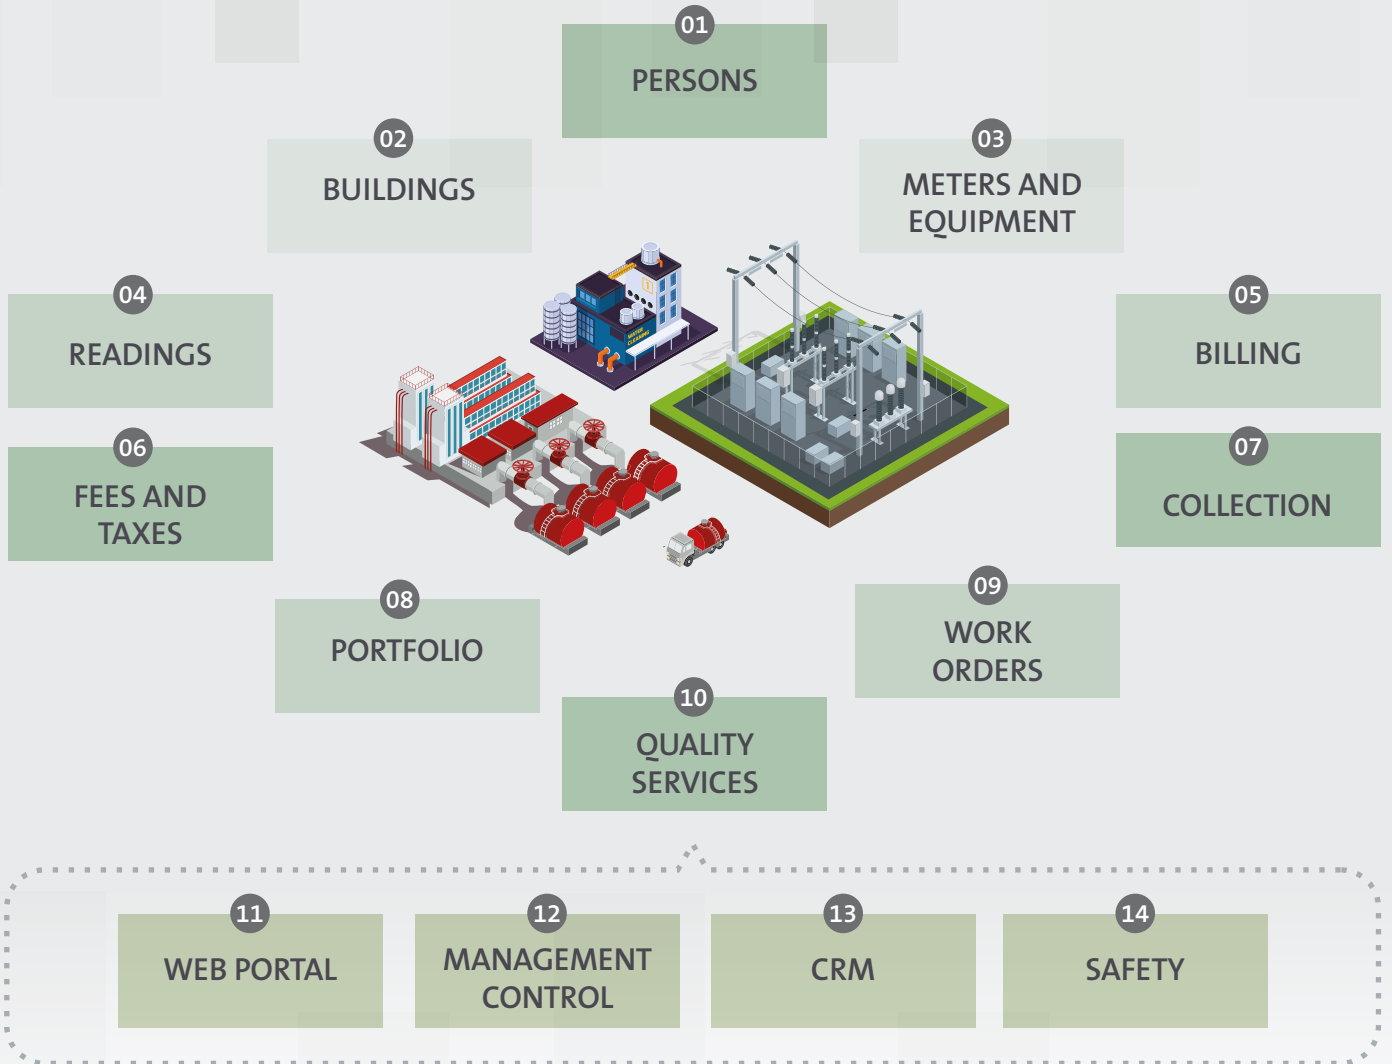

# GLMsuit® | Utilities Companies

A software that ensures the steady, non-stop operation of the services.

GLMsuit Utilities Companies is an innovative technological solution to give support to the commercial management of the sector companies.

Knowledge, technology and business.

SYSTEM MODULES

BENEFITS OF A TURNKEY SOLUTION

**Efficient:**

It allows the generation of multiple transactions.

**Integral:**

It permits the integration with GIS tools and mobile devices.

**Multiservice:**

It allows different services management.

**Flexible:**

It has a business rule engine.

**Advanced:**

It counts with a customers web Portal.

**Strategic:**

It includes management control boards (BI).