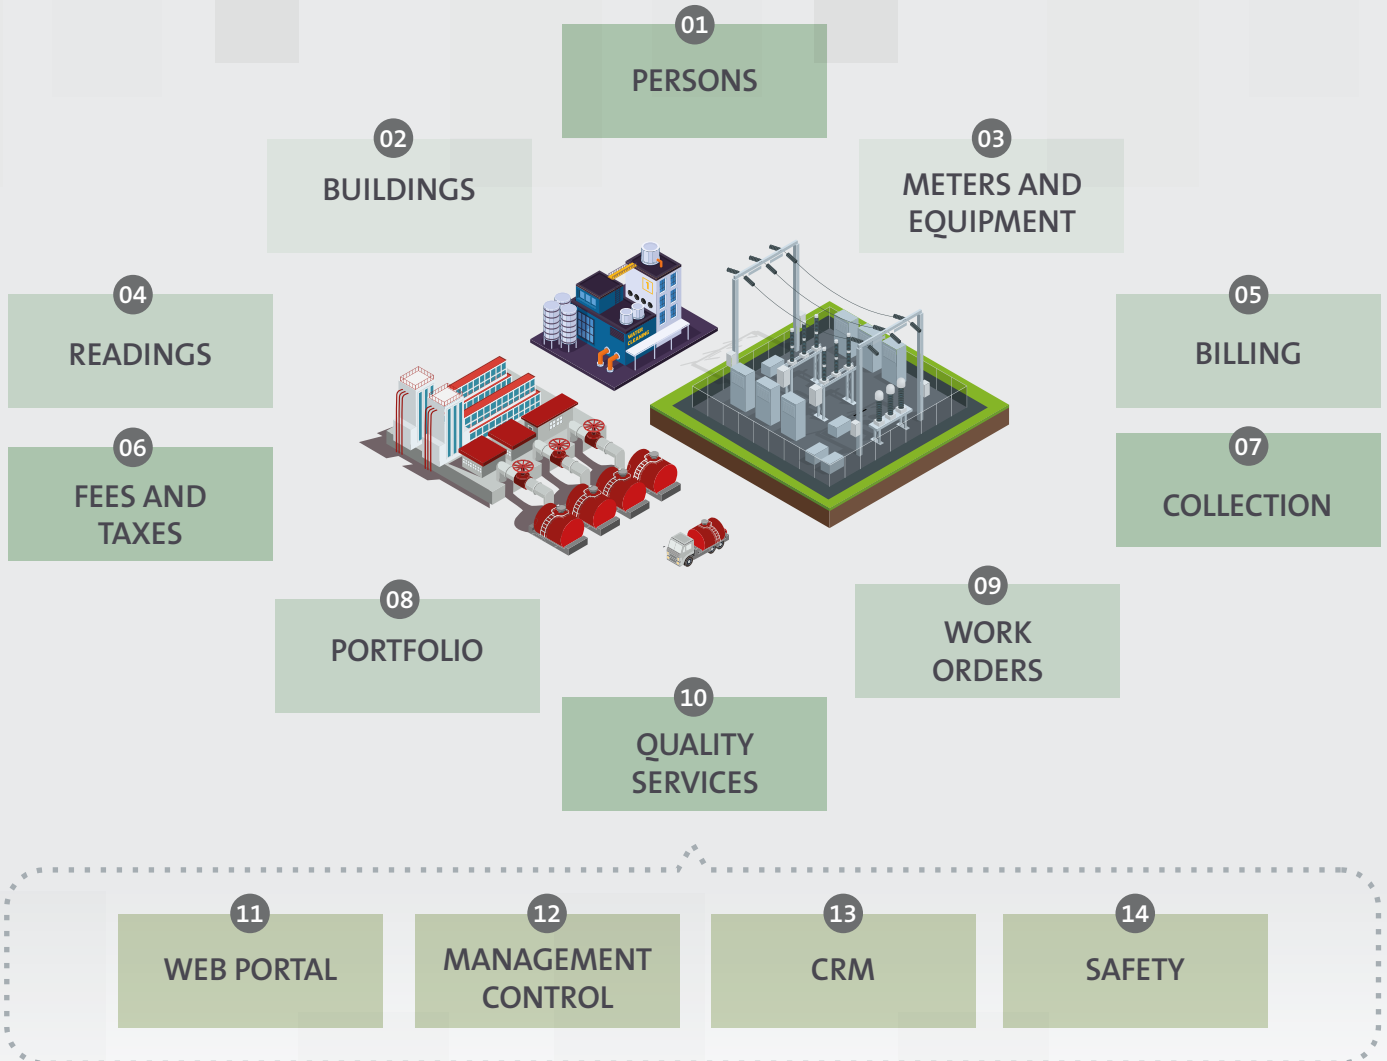

GLMsuit® | Utilities Companies

A software that ensures the steady, non-stop operation of the services.

GLMsuit Utilities Companies is an innovative technological solution to give support to the commercial management of the sector companies.

Knowledge, technology and business.

SYSTEM MODULES

BENEFITS OF A TURNKEY SOLUTION

Efficient:

It allows the generation of multiple transactions.

Integral:

It permits the integration with GIS tools and mobile devices.

Multiservice:

It allows different services management.

Flexible:

It has a business rule engine.

Advanced:

It counts with a customers web Portal.

Strategic:

It includes management control boards (BI).